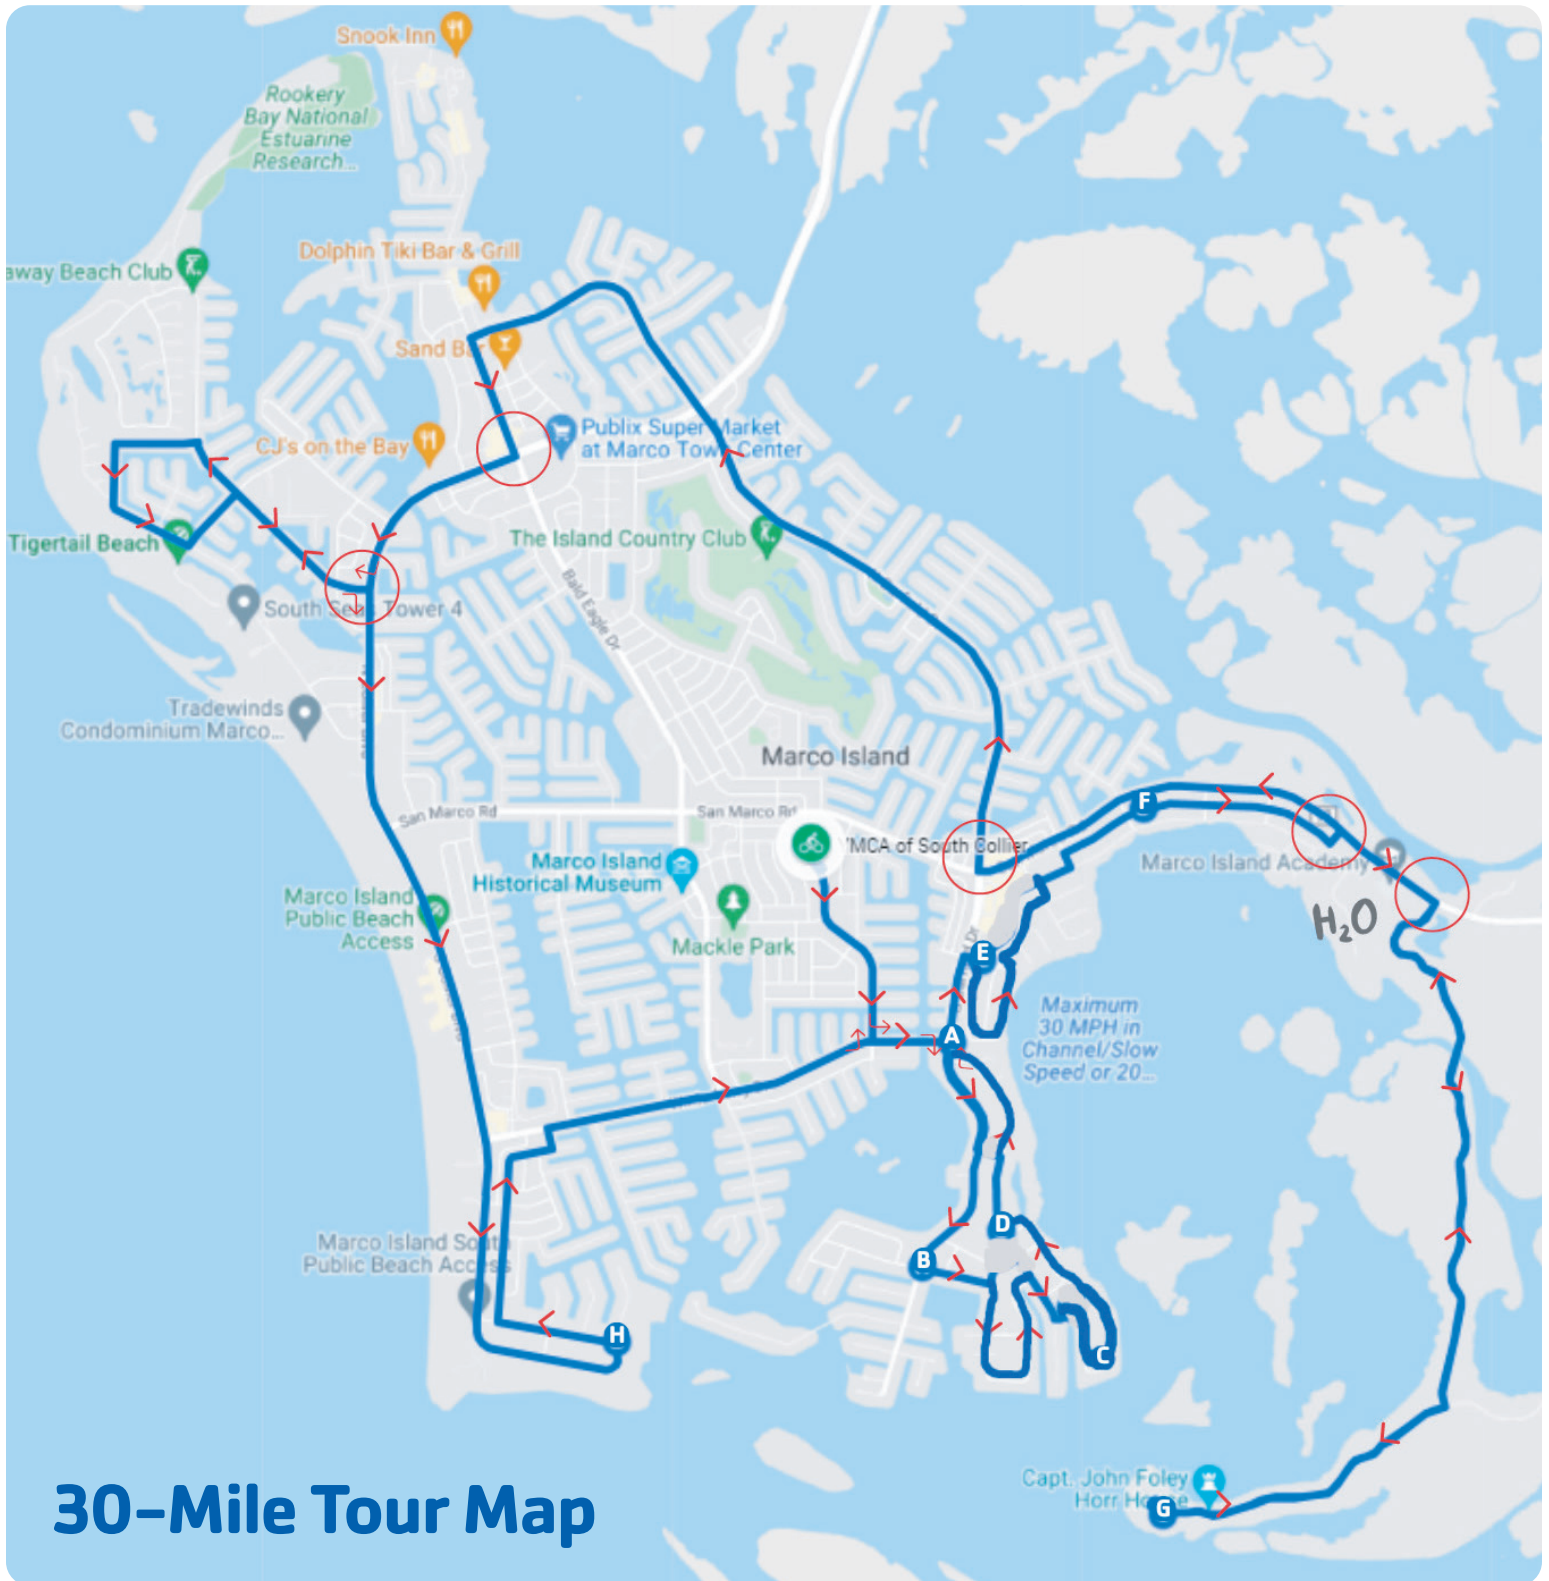

CHUCK THOMAS MEMORIAL TOUR de MARCO 15

PRESENTED BY

Courtesy of
RE/MAX
(239) 970-2477 *Affinity Plus*

START

SOUTH END OF YMCA PARKING LOT TURN LEFT ONTO SANDHILL STREET
PROCEED TO WINTERBERRY DRIVE TURN LEFT ONTO WINTERBERRY DRIVE
TURN RIGHT ONTO SOUTH BARFIELD TO LUDLOW RD
TURN LEFT ONTO LUDLOW RD AND TAKE TO INLET DR
TURN RIGHT ONTO INLET DRIVE AND FOLLOW AS IT CURVES AROUND AND DEAD ENDS AT SCOTT DR
TURN RIGHT ONTO SCOTT DR
TURN LEFT ONTO INDIAN HILL STREET
TURN RIGHT ONTO CAXAMBAS DRIVE AND FOLLOW AROUND UNTIL IT TURNS INTO OLDS COURT
TURN RIGHT ONTO INLET DRIVE AND CONTINUE UNTIL IT DEAD ENDS AT SOUTH BARFIELD
TURN RIGHT ONTO SOUTH BARFIELD
TURN RIGHT ONTO THE NEXT STREET WHICH IS HAWAII CIRCLE
TURN RIGHT ONTO DOGWOOD DRIVE
AS DOGWOOD CURVES TO THE LEFT, IT WILL BECOME HAWAII CIRCLE
CONTINUE ON HAWAII CIRCLE TO GRANADA DRIVE
TURN LEFT ONTO GRANADA DRIVE
TURN LEFT ONTO BALMORAL COURT
TURN RIGHT ONTO DOGWOOD DRIVE
CONTINUE ON DOGWOOD DRIVE UNTIL CURVE WHEN IT BECOMES COVEWOOD COURT
FROM COVEWOOD COURT, TURN RIGHT ONTO SHEFFIELD AVENUE
CONTINUE ON SHEFFIELD AVENUE UNTIL IT DEAD ENDS
TURN LEFT ONTO DOGWOOD DRIVE
TURN RIGHT ONTO SAN MARCO ROAD
TURN RIGHT ONTO WHISKEY CREEK DRIVE AND ENTER KEY MARCO
CONTINUE ON WHISKEY CREEK DRIVE UNTIL IT DEAD ENDS AT BLUE HILL CREEK DRIVE
TURN RIGHT ONTO BLUE HILL CREEK DRIVE
DRIVE TO DEAD END TURN AROUND AND RETURN ON BLUEHILL CREEK DRIVE TO WHISKEY CREEK DRIVE
TURN LEFT ONTO WHISKEY CREEK DRIVE
CONTINUE ON WHISKEY CREEK DRIVE UNTIL YOU REACH THE KEY MARCO EXIT
TURN LEFT ONTO SAN MARCO ROAD AND CONTINUE UNTIL YOU REACH NORTH BARFIELD DRIVE
TURN RIGHT ONTO NORTH BARFIELD DRIVE AND PROCEED PAST NORTH COLLIER BOULEVARD (PROCEED THROUGH
NORTH COLLIER LIGHT WITH CARE)
CONTINUE AROUND CURVE UNTIL NORTH BARFIELD DRIVE DEAD ENDS AT BALD EAGLE DRIVE
TURN LEFT ONTO BALD EAGLE DRIVE
TURN RIGHT ONTO NORTH COLLIER BOULEVARD (PLEASE USE CAUTION AT THIS INTERSECTION)
CONTINUE ON NORTH COLLIER BOULEVARD UNTIL YOU REACH KENDALL DRIVE, TURN RIGHT ONTO KENDALL DRIVE
PROCEED ON KENDALL DRIVE TO COLONIAL DRIVE, TURN LEFT ONTO COLONIAL DRIVE
PROCEED ON COLONIAL DRIVE TO SKINNAKER DRIVE AND FOLLOW THE CURVE UNTIL YOU REACH HERNANDO DRIVE
(STOP SIGN)
TURN LEFT ONTO HERNANDO DRIVE UNTIL YOU REACH KENDALL
TURN RIGHT ONTO KENDALL AND PROCEED UNTIL YOU REACH NORTH COLLIER BOULEVARD
TURN RIGHT ONTO NORTH COLLIER BOULEVARD
NORTH COLLIER WILL BECOME SOUTH COLLIER AND CONTINUE AROUND THE CURVES AT THE SOUTH END OF THE ISLAND
TURN LEFT ONTO SWALLOW AVENUE
TURN RIGHT ONTO SEAGRAPE DRIVE AND FOLLOW THE CURVE UNTIL YOU REACH PERU STREET
TURN LEFT ONTO PERU STREET
TURN RIGHT ONTO WINTERBERRY
FOLLOW WINTERBERRY OVER THE BRIDGE AND PAST SOUTH HEATHWOOD DRIVE UNTIL YOU REACH SAND HILL STREET
TURN LEFT ONTO SAND HILL STREET
END AT THE YMCA OF COLLIER COUNTY - MARCO CAMPUS